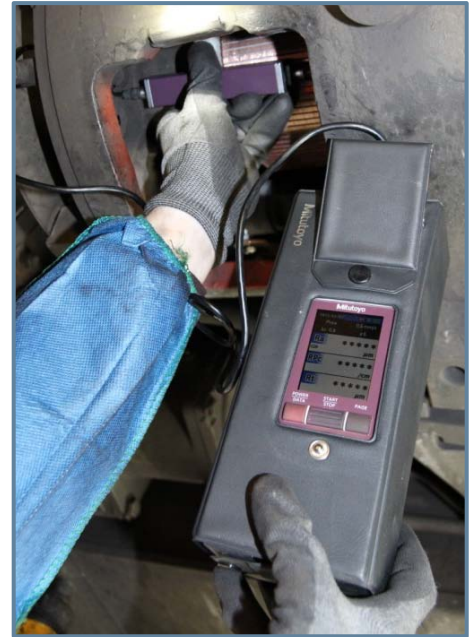

SJ210M Roughness Meter

Looking for a simple and efficient roughness tester?

The SJ210M set comes in a soft carrying case with shoulder strap for field use, including:

- ✓ SJ210M main unit
- ✓ Drive used for axial and tangential measurements
- ✓ Stylus
- ✓ Software for the PC to manage your measurements
- ✓ Calibration specimen + instructions
- ✓ Simplified Mersen User's manual + Mitutoyo User's manual
- ✓ Memory card (as an option)
- ✓ Nosepiece for cylindrical surface slip rings (as an option)

Axial measurement with the SJ210M in its carrying case

▪ Practical and useful

- Large backlit 2.4 inch colour display
- Axial and tangential measuring on cylindrical profiles
- No additional drive needed for slip ring roughness measurement

▪ Smart

- Easy selection of the length of travel
- Pre-programmed and ready for use

▪ Connectivity

- Large memory with optional mini SDHC memory card (holds 10,000 measurements)
- USB cable to connect to PC