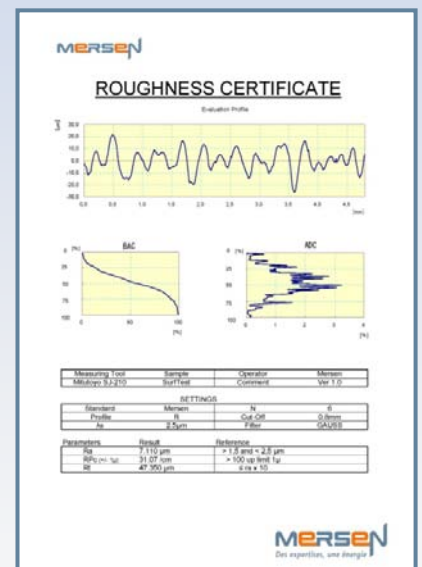

MAINTENANCE TOOLS & MEASURING DEVICES

To establish the so important brush film or patina on collectors the correct surface roughness plays a vital role. This is all the more important as the speed at the contact surface increases.

With time, the friction of the brushes will slowly reduce the surface roughness. If it is too low, it can result in brush vibration or chatter, reduced electrical contact and increased brush wear, etc.

Surface roughness can easily be reestablished by simple hand stoning with abrasive stones.